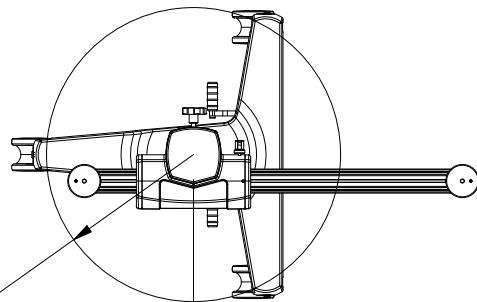

Total weight 47.5 kg

Ø700

This document is property of FOBA AG, CH-8907 Wettswil. Subject to technical changes without prior notice.

**FOBA**®

A-300-16-09-01-10

Scale

1/18